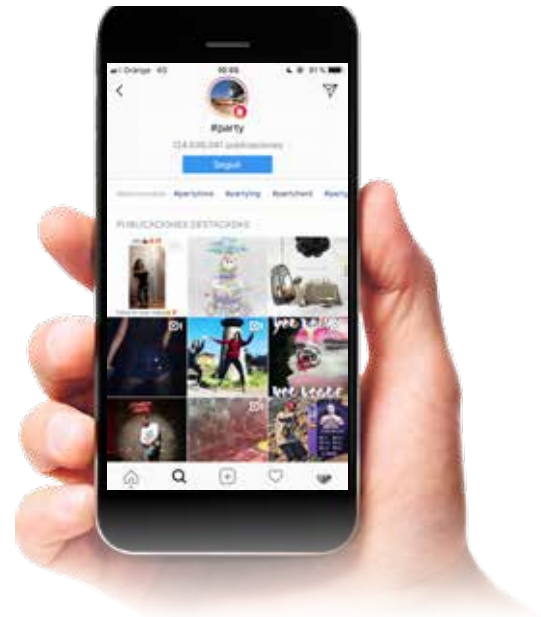

#HASHTAG Functionality

What is it?

1 Take a picture from your SmartPhone

2 Share it with your public Instagram or Twitter account with the Event's #Hashtag

3 Your pictures will be printed in seconds!

Which benefits does it bring?

Make your guests upload their pictures to your # and viralize your Event!

You will have a unique #Hashtag per Event, that will show publicly all the pictures taken.

#Event
#Brand #Local
#Hashtag

How to configure it?